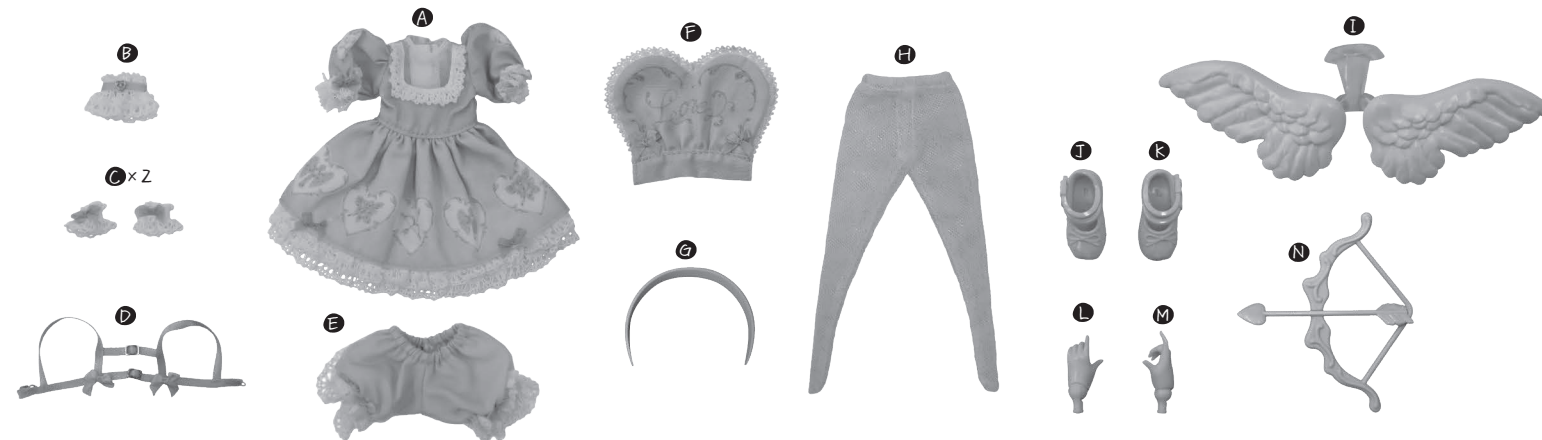

## HANDLING INSTRUCTIONS

7 \*Beware of color transfer and scratches that may be caused by the circled area coming into contact with other parts.

8 \*When connecting parts becomes difficult, try warming the parts in warm water first.

## Set Contents

\*Doll, stand and Wig not included.

**WARNING: CHOKING HAZARD**  
This is not a toy. For ages 15 and up.

**Notice Regarding Dark-Colored Outfits**  
Please note that color transfer from the outfit to the figure may occur if the outfit is left on the figure for extended periods of time or if the figure is placed in a high temperature/high humidity environment. As the dark-colored outfit is a part of the product's design, Good Smile Company will not be able to provide support for inquiries regarding incidences of color transfer from outfits onto figures.