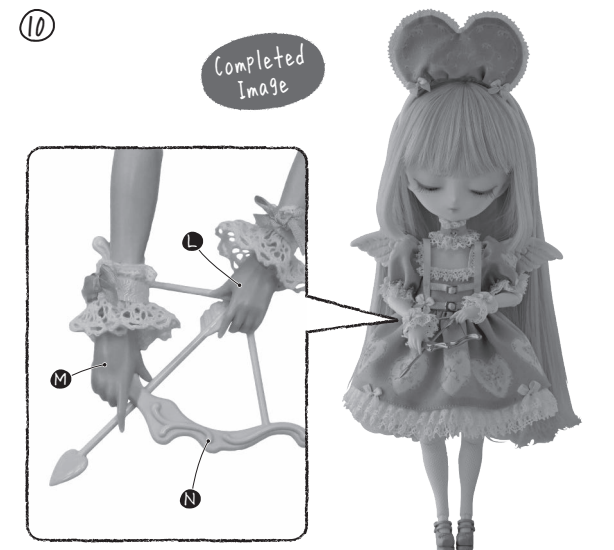

## HANDLING INSTRUCTIONS

7 \*Beware of color transfer and scratches that may be caused by the circled area coming into contact with other parts.

8 \*When connecting parts becomes difficult, try warming the parts in warm water first.

## Set Contents

\*Doll, stand and Wig not included.

**WARNING: CHOKING HAZARD**  
This is not a toy. For ages 15 and up.

**Notice Regarding Dark-Colored Outfits**  
Please note that color transfer from the outfit to the figure may occur if the outfit is left on the figure for extended periods of time or if the figure is placed in a high temperature/high humidity environment. As the dark-colored outfit is a part of the product's design, Good Smile Company will not be able to provide support for inquiries regarding incidences of color transfer from outfits onto figures.