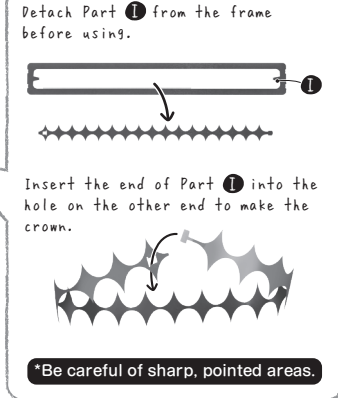

⑦ While putting pressure on area I, pull the wig in the direction of arrow II.
*Use caution when attaching to prevent scratches and color transfer.

*It is delicately crafted and it is very fragile. Use caution when handling.

Completed Image

*Be careful of sharp, pointed areas.

Set Contents

*Doll and strand are not included. Please use the item you already have.

⑨ *When connecting parts becomes difficult, try warming the parts in warm water first.
*Use caution when attaching to prevent scratches and color transfer.